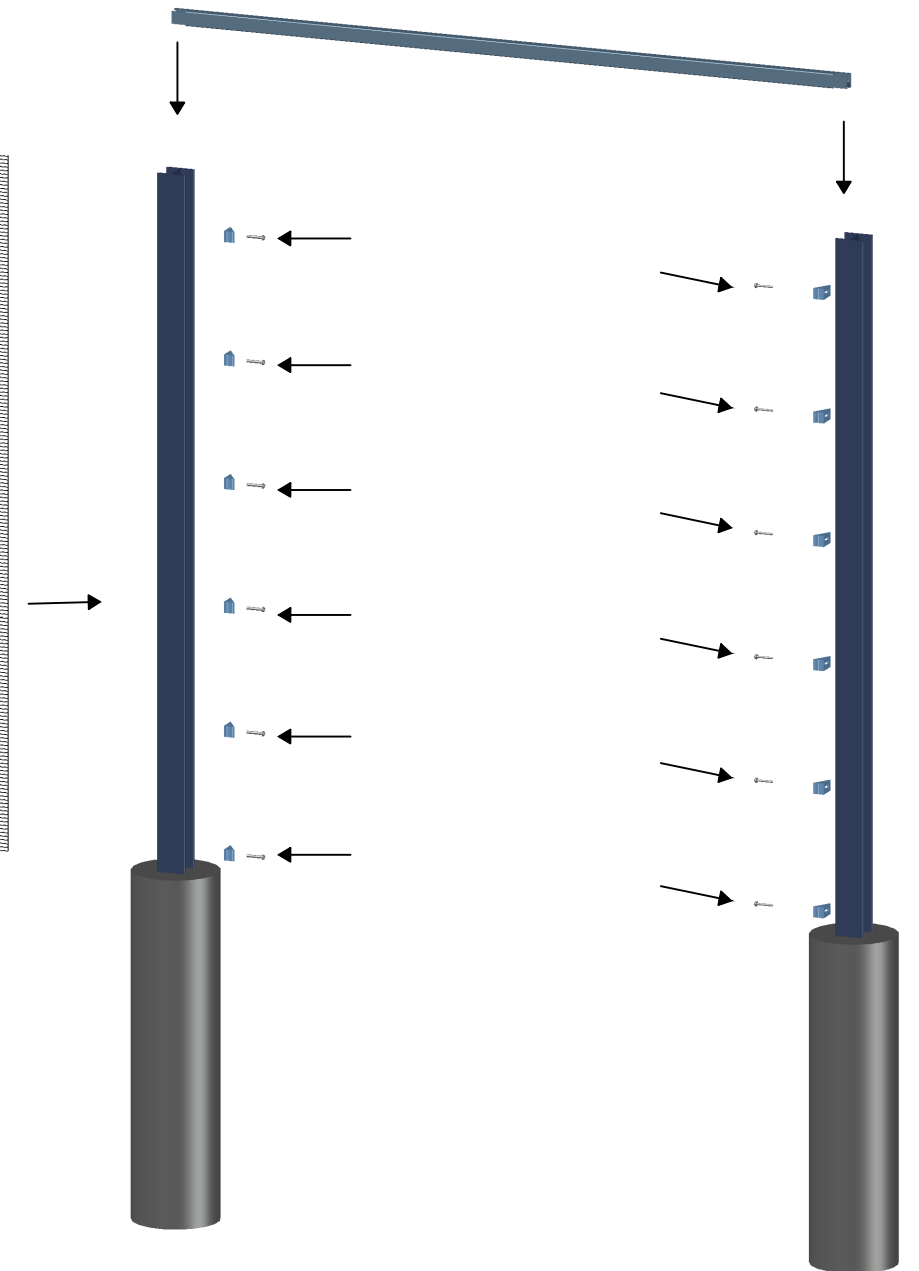

FRONT VIEW

SIDE VIEW

FRONT ISO VIEW

BACK ISO VIEW

DESCRIPTION: BSP ARMOR MESH LEVEL 2				PROJECT: STANDARD DRAWING	
--	--	--	--	------------------------------	--

REVISION #	DESCRIPTION:	DATE:	BY:	CHECKED BY SN	DATE 06/10/2025
				DRAWN BY BF	SHEET 1 OF 1
				DRAWING #	SCALE NTS

SIDE VIEW

SECTION A

SECTION A: TOP VIEW

EXPLODED VIEW

DESCRIPTION:				PROJECT:			
BSP ARMOR MESH LEVEL 2				STANDARD DRAWING			

REVISION #	DESCRIPTION:	DATE:	BY:	CHECKED BY SN	DATE 06/10/2025
				DRAWN BY BF	SHEET 1 OF 1
				DRAWING #	SCALE NTS

FRONT ISO VIEW

BACK ISO VIEW

TOP ISO VIEW

DESCRIPTION:				PROJECT:	
BSP ARMOR MESH LEVEL 2				STANDARD DRAWING	

REVISION #	DESCRIPTION:	DATE:	BY:	CHECKED BY SN	DATE 06/10/2025
				DRAWN BY BF	SHEET 1 OF 1
				DRAWING #	SCALE NTS