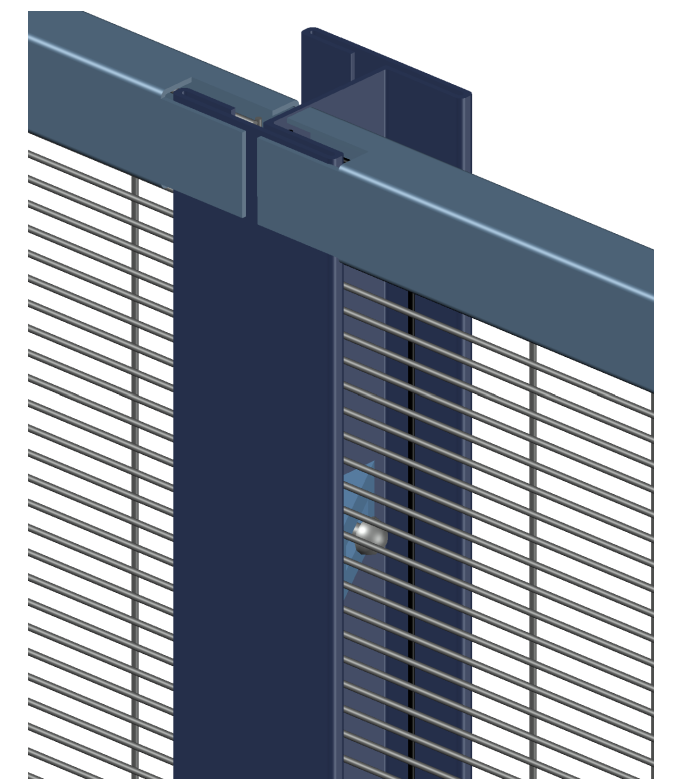

FRONT VIEW

SIDE VIEW

FRONT ISO VIEW

BACK ISO VIEW

DESCRIPTION: BSP ARMOR MESH LEVEL 2				PROJECT: STANDARD DRAWING	
--	--	--	--	------------------------------	--

REVISION #	DESCRIPTION:	DATE:	BY:	CHECKED BY SN	DATE 06/10/2025
				DRAWN BY BF	SHEET 1 OF 1
				DRAWING #	SCALE NTS

SIDE VIEW

SECTION A

SECTION A: TOP VIEW

EXPLODED VIEW

DESCRIPTION:				PROJECT:			
BSP ARMOR MESH LEVEL 2				STANDARD DRAWING			

REVISION #	DESCRIPTION:	DATE:	BY:	CHECKED BY SN	DATE 06/10/2025
				DRAWN BY BF	SHEET 1 OF 1
				DRAWING #	SCALE NTS

FRONT ISO VIEW

BACK ISO VIEW

TOP ISO VIEW

DESCRIPTION:				PROJECT:	
BSP ARMOR MESH LEVEL 2				STANDARD DRAWING	

REVISION #	DESCRIPTION:	DATE:	BY:	CHECKED BY SN	DATE 06/10/2025
				DRAWN BY BF	SHEET 1 OF 1
				DRAWING #	SCALE NTS