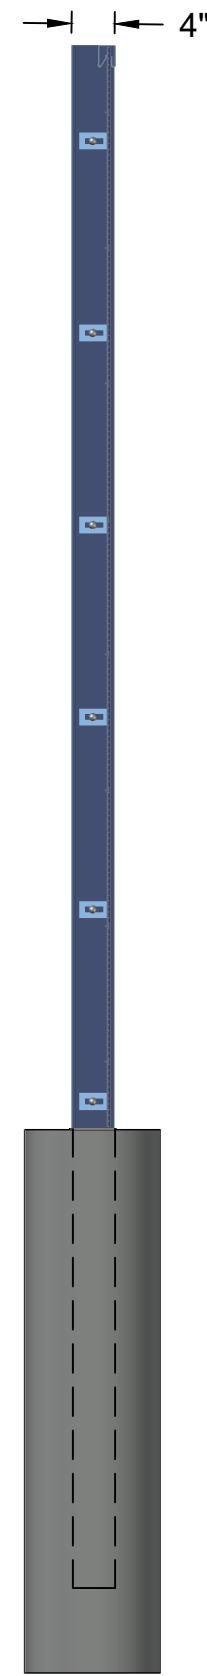

FRONT VIEW

SIDE VIEW

FRONT ISO VIEW

BACK ISO VIEW

DESCRIPTION: BSP ARMOR MESH LEVEL 2				PROJECT: STANDARD DRAWING	
--	--	--	--	------------------------------	--

REVISION #	DESCRIPTION:	DATE:	BY:	CHECKED BY SN	DATE 06/10/2025
				DRAWN BY BF	SHEET 1 OF 1
				DRAWING #	SCALE NTS

SIDE VIEW

SECTION A

SECTION A: TOP VIEW

EXPLODED VIEW

DESCRIPTION:				PROJECT:			
BSP ARMOR MESH LEVEL 2				STANDARD DRAWING			

REVISION #	DESCRIPTION:	DATE:	BY:	CHECKED BY SN	DATE 06/10/2025
				DRAWN BY BF	SHEET 1 OF 1
				DRAWING #	SCALE NTS

FRONT ISO VIEW

BACK ISO VIEW

TOP ISO VIEW

DESCRIPTION:				PROJECT:	
BSP ARMOR MESH LEVEL 2				STANDARD DRAWING	

REVISION #	DESCRIPTION:	DATE:	BY:	CHECKED BY SN	DATE 06/10/2025
				DRAWN BY BF	SHEET 1 OF 1
				DRAWING #	SCALE NTS