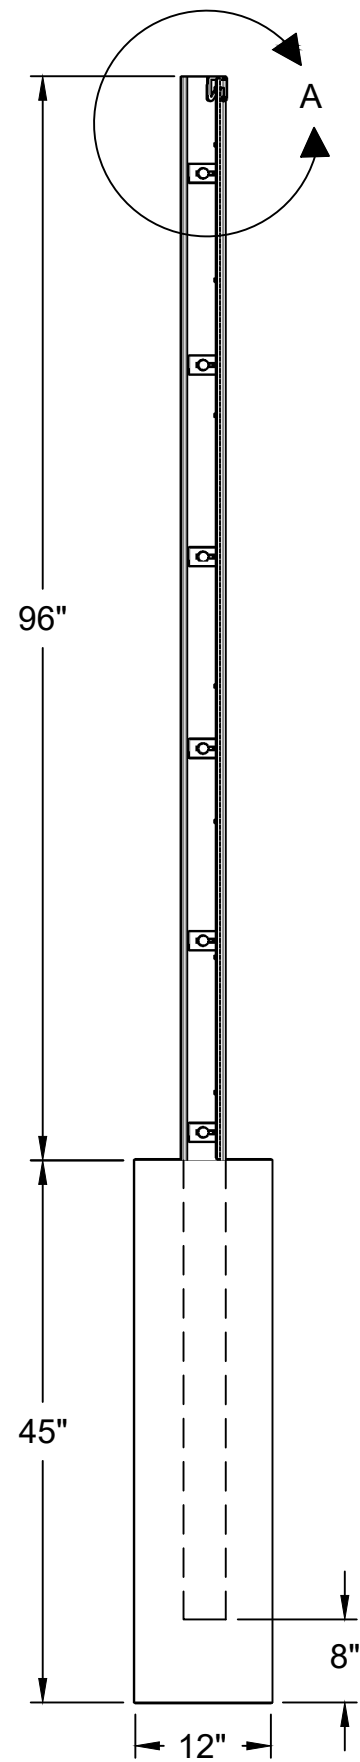

FRONT VIEW

SIDE VIEW

FRONT ISO VIEW

BACK ISO VIEW

DESCRIPTION: BSP ARMOR MESH LEVEL 2				PROJECT: STANDARD DRAWING	
--	--	--	--	------------------------------	--

REVISION #	DESCRIPTION:	DATE:	BY:	CHECKED BY SN	DATE 06/10/2025
				DRAWN BY BF	SHEET 1 OF 1
				DRAWING #	SCALE NTS

SIDE VIEW

SECTION A

SECTION A: TOP VIEW

EXPLODED VIEW

DESCRIPTION:				PROJECT:			
BSP ARMOR MESH LEVEL 2				STANDARD DRAWING			

REVISION #	DESCRIPTION:	DATE:	BY:	CHECKED BY SN	DATE 06/10/2025
				DRAWN BY BF	SHEET 1 OF 1
				DRAWING #	SCALE NTS

FRONT ISO VIEW

BACK ISO VIEW

TOP ISO VIEW

DESCRIPTION:				PROJECT:	
BSP ARMOR MESH LEVEL 2				STANDARD DRAWING	

REVISION #	DESCRIPTION:	DATE:	BY:	CHECKED BY SN	DATE 06/10/2025
				DRAWN BY BF	SHEET 1 OF 1
				DRAWING #	SCALE NTS