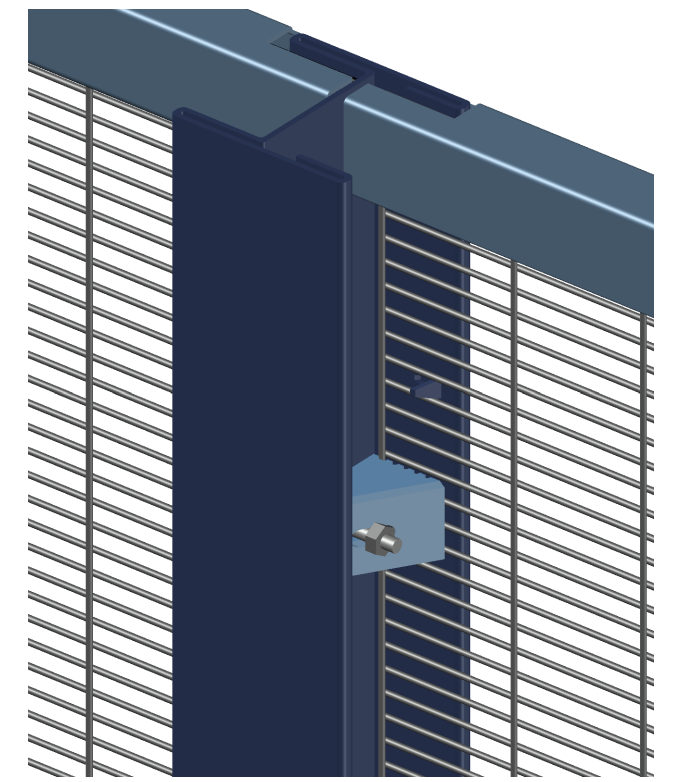

FRONT VIEW

SIDE VIEW

FRONT ISO VIEW

BACK ISO VIEW

DESCRIPTION: BSP ARMOR MESH LEVEL 2				PROJECT: STANDARD DRAWING	
--	--	--	--	------------------------------	--

REVISION #	DESCRIPTION:	DATE:	BY:	CHECKED BY SN	DATE 06/10/2025
				DRAWN BY BF	SHEET 1 OF 1
				DRAWING #	SCALE NTS

SIDE VIEW

SECTION A

SECTION A: TOP VIEW

EXPLODED VIEW

DESCRIPTION:				PROJECT:			
BSP ARMOR MESH LEVEL 2				STANDARD DRAWING			

REVISION #	DESCRIPTION:	DATE:	BY:	CHECKED BY SN	DATE 06/10/2025
				DRAWN BY BF	SHEET 1 OF 1
				DRAWING #	SCALE NTS

FRONT ISO VIEW

BACK ISO VIEW

TOP ISO VIEW

DESCRIPTION:				PROJECT:	
BSP ARMOR MESH LEVEL 2				STANDARD DRAWING	

REVISION #	DESCRIPTION:	DATE:	BY:	CHECKED BY SN	DATE 06/10/2025
				DRAWN BY BF	SHEET 1 OF 1
				DRAWING #	SCALE NTS