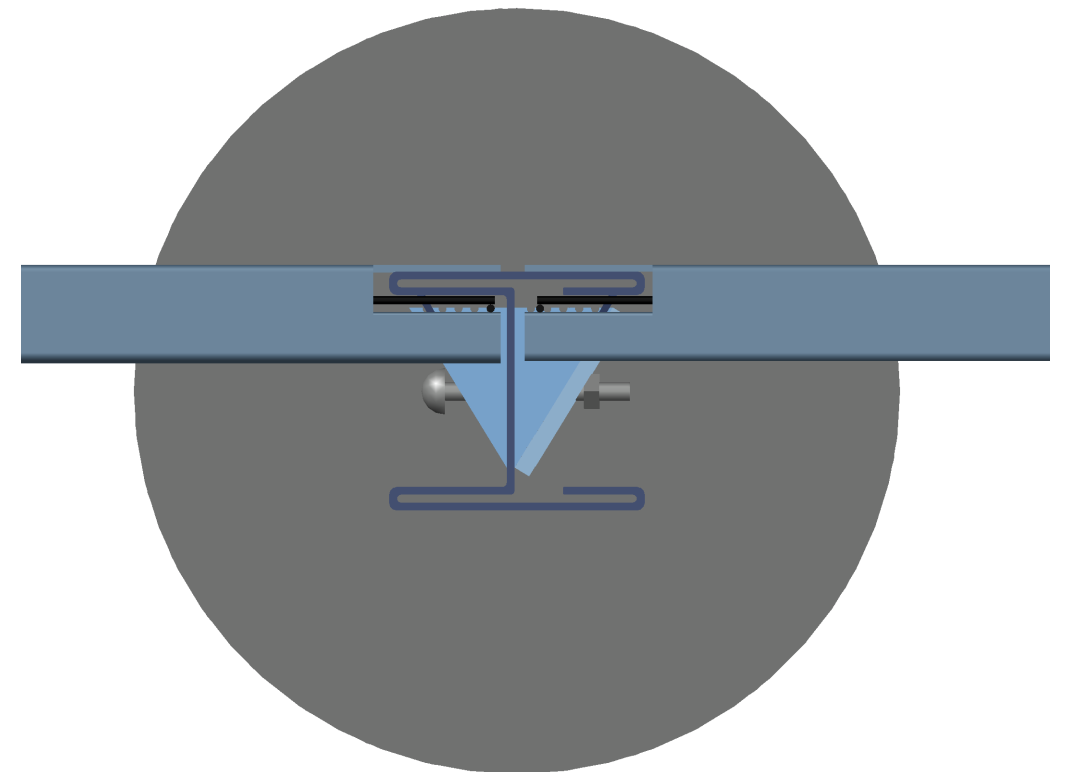

FRONT VIEW

SIDE VIEW

FRONT ISO VIEW

BACK ISO VIEW

DESCRIPTION: BSP ARMOR MESH LEVEL 2				PROJECT: STANDARD DRAWING	
--	--	--	--	------------------------------	--

REVISION #	DESCRIPTION:	DATE:	BY:	CHECKED BY SN	DATE 06/10/2025
				DRAWN BY BF	SHEET 1 OF 1
				DRAWING #	SCALE NTS

SIDE VIEW

SECTION A

SECTION A: TOP VIEW

EXPLODED VIEW

DESCRIPTION:				PROJECT:			
BSP ARMOR MESH LEVEL 2				STANDARD DRAWING			

REVISION #	DESCRIPTION:	DATE:	BY:	CHECKED BY SN	DATE 06/10/2025
				DRAWN BY BF	SHEET 1 OF 1
				DRAWING #	SCALE NTS

FRONT ISO VIEW

BACK ISO VIEW

TOP ISO VIEW

DESCRIPTION:				PROJECT:	
BSP ARMOR MESH LEVEL 2				STANDARD DRAWING	

REVISION #	DESCRIPTION:	DATE:	BY:	CHECKED BY SN	DATE 06/10/2025
				DRAWN BY BF	SHEET 1 OF 1
				DRAWING #	SCALE NTS